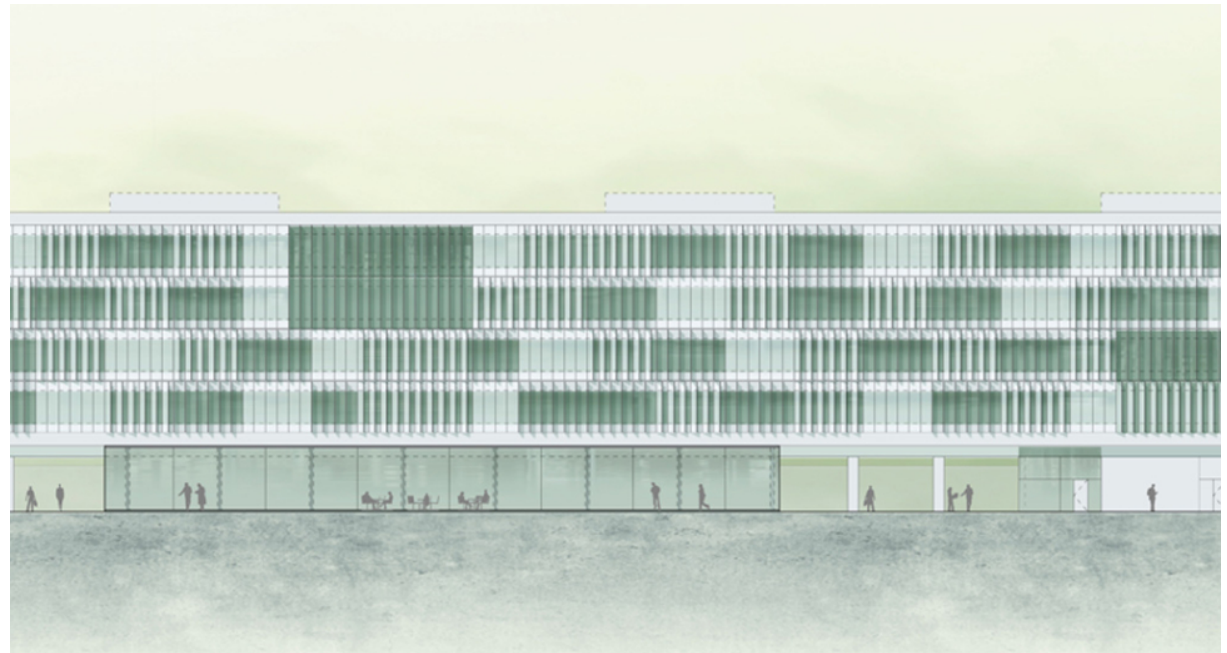

SÖR Operations Headquarters

Nuremberg, 2012

Conspicuously inconspicuous Within the urban context, the new headquarters for SÖR (Servicebetrieb Öffentlicher Raum: public space service operations) makes its mark. In a self-confident gesture, yet without being intrusive, the administration building pushes right up to the road frontage, its height emphasising the importance of this city-run concern. The basic building arrangement is - inevitably - derived from the operations and various functions within. Clearly delineated halls facilitate in-house orientation and the elevated block structure can be read on the outside of the building. The elevations of the administration building open and close like plumage: their busy surface structure forming a marked contrast to the calmer, more functional halls that house vehicles and storage. People above, transport below: this guiding principle generates unambiguous spatial volumes. In the competition, schneider+schumacher received a commendation for their design.