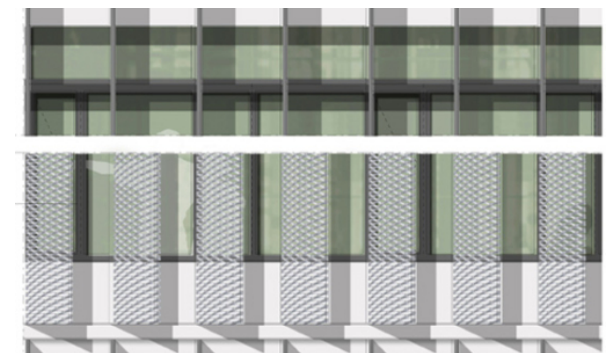

SÖR Operations Headquarters

Nuremberg, 2012

Conspicuously inconspicuous Within the urban context, the new headquarters for SÖR (Servicebetrieb Öffentlicher Raum: public space service operations) makes its mark. In a self-confident gesture, yet without being intrusive, the administration building pushes right up to the road frontage, its height emphasising the importance of this city-run concern. The basic building arrangement is - inevitably - derived from the operations and various functions within. Clearly delineated halls facilitate in-house orientation and the elevated block structure can be read on the outside of the building. The elevations of the administration building open and close like plumage: their busy surface structure forming a marked contrast to the calmer, more functional halls that house vehicles and storage. People above, transport below: this guiding principle generates unambiguous spatial volumes. In the competition, schneider+schumacher received a commendation for their design.