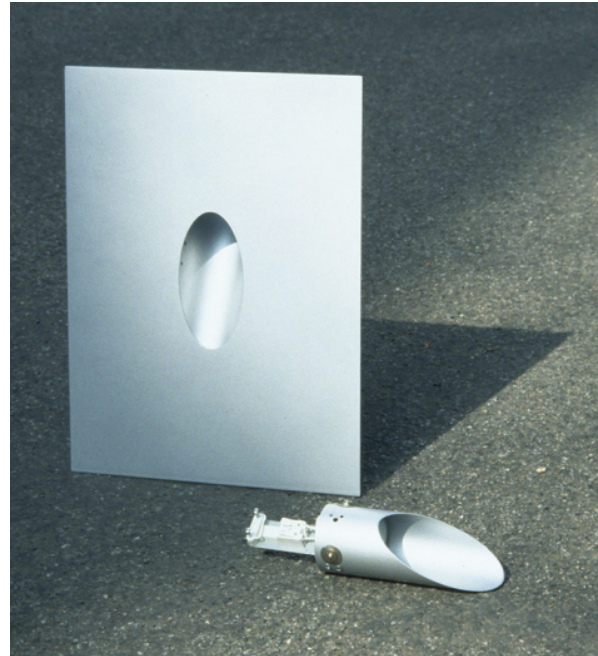

Spotlight RIVA

2000

Through its wall-recessed spotlights, an atmospheric, selective accentuation of the space is created. The spotlight's body enters fully into the background, emphasizing the effect of light in the room. A spatial grid following the arrangement of the lights emphasizes the structure and characteristics without turning it into the center of attention.

Spotlight RIVA
2000

Technical details: