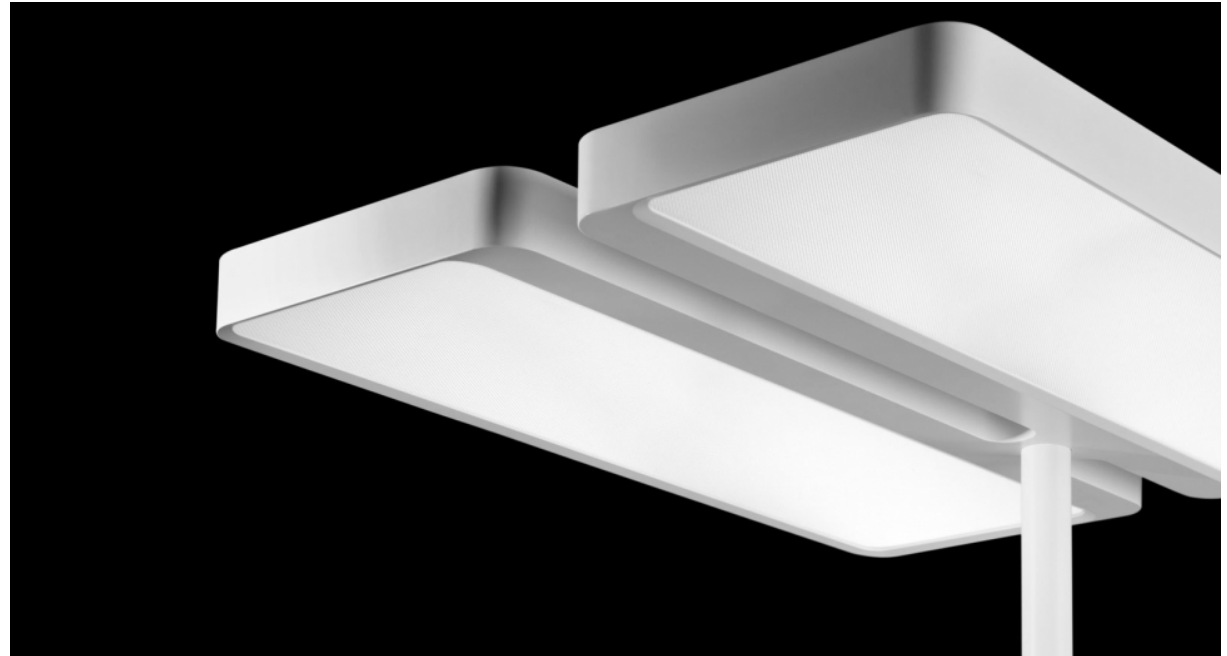

Office Lighting TWEAK

????

TWEAK belongs to a new generation of freestanding uplighters designed for tomorrow's office environment. Equipped with an electronic interface, the intuitive operating concept allows the lamp to be individually adjusted as necessary. The luminaire head and stand are each made of a single powder coated die-cast aluminium element. Due to its timeless design, TWEAK can be used anywhere. TWEAK lighting products offer individual solutions with two different light sources (CLD and LED) and three different operating systems.